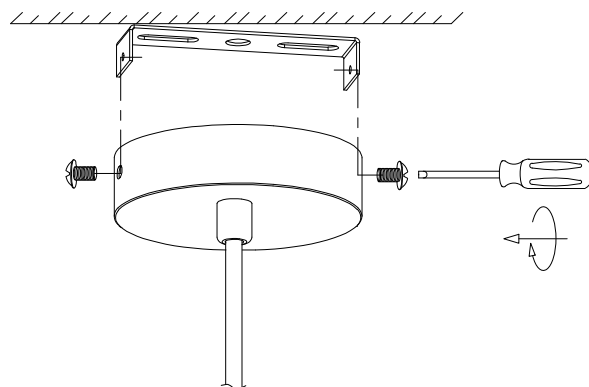

ATTENTION: FOR THIS OPERATION YOU HAVE TO CUT OFF THE POWER

MAXIMUM
220-240V~ 50/60Hz
G9 Max 25W

MH-2661

1

2

3

4

5