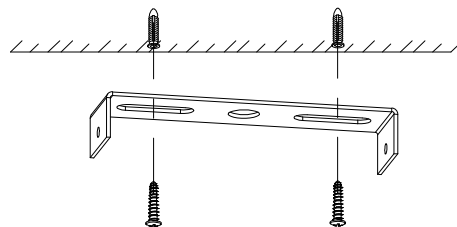

ATTENTION: FOR THIS OPERATION YOU HAVE TO CUT OFF THE POWER

MAXIMUM
220-240V~ 50/60Hz
G9 Max 25W

MH-2661

1

2

3

4

5