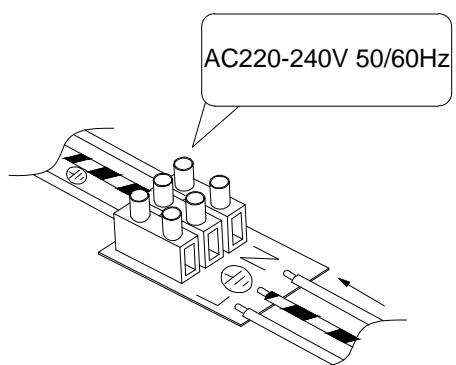

ATTENTION: FOR THIS OPERATION YOU HAVE TO CUT OFF THE POWER

MAXIMUM
220-240V~ 50/60Hz
G9 Max 25W

MH-2661

1

2

3

4

5