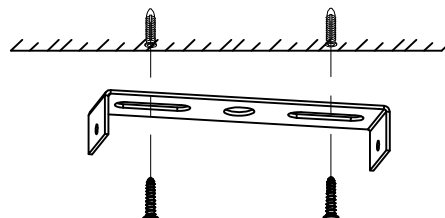

ATTENTION: FOR THIS OPERATION YOU HAVE TO CUT OFF THE POWER

MAXIMUM
220-240V~ 50/60Hz
MAX E27 LED 25W

MC-9199

1

2

3

4

5