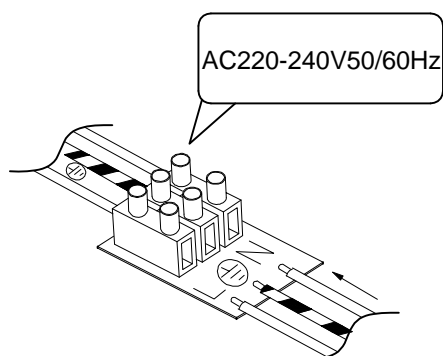

ATTENTION: FOR THIS OPERATION YOU HAVE TO CUT OFF THE POWER

MAXIMUM
220-240V~ 50/60Hz
MAX E27 LED 25W

MC-9199

1

2

3

4

5