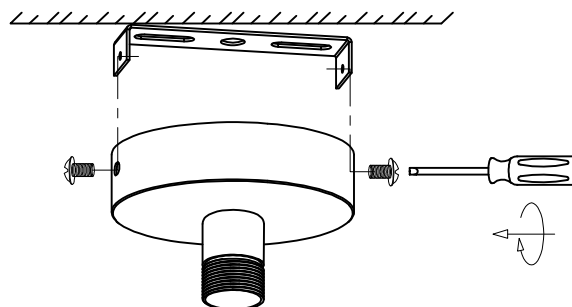

ATTENTION: FOR THIS OPERATION YOU HAVE TO CUT OFF THE POWER

MAXIMUM
220-240V~ 50/60Hz
MAX E27 LED 25W

MC-9199

1

2

3

4

5