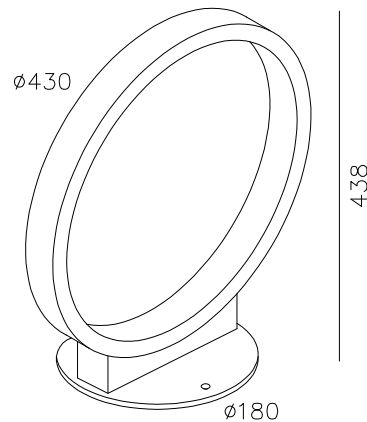

Installation Instruction

Model:20183
Input:AC220V
Power:5W

Safety Notice:

Please read this installation instruction before you install, and must install by professional. If do not follow installation instruction, maybe lead to damage, fire or body hurt.

1. When use product, please pay attention to voltage.
2. Please use our local standard identification cable, and must be higher than product voltage and constant current.
3. Please power off before wiring or any operation.
4. If need to replace parts or repair, please ensure use specified parts of supplier and changed by supplier or other professional . If not be handled properly, it will lead to electric shock or other harmful effects.