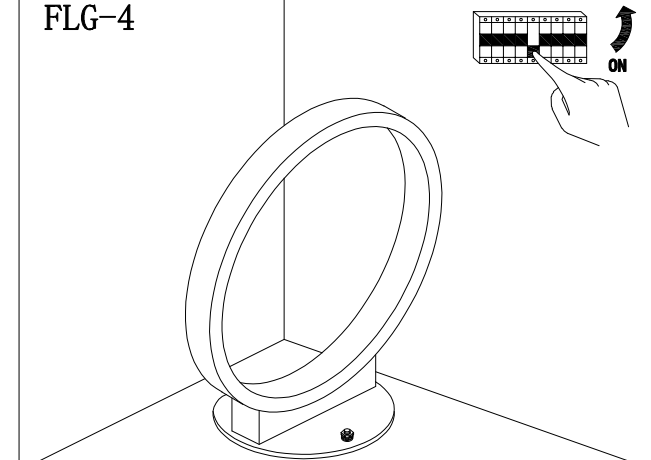

Installation Instruction

Model:20183
Input:AC220V
Power:5W

Safety Notice:

Please read this installation instruction before you install, and must install by professional. If do not follow installation instruction, maybe lead to damage, fire or body hurt.

FLG-1

FLG-2

FLG-3

FLG-4

ACCESSORY BAG