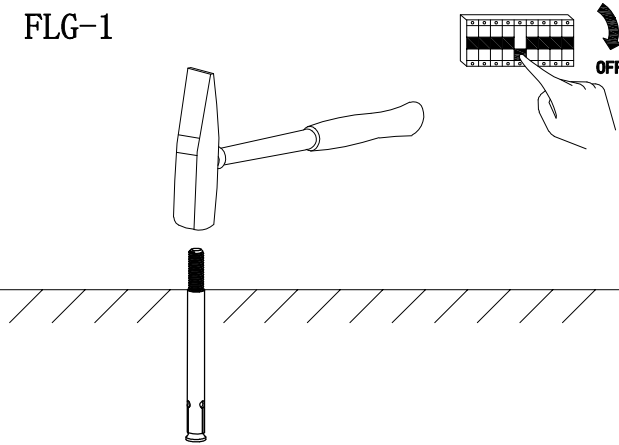

FLG-1

FLG-3