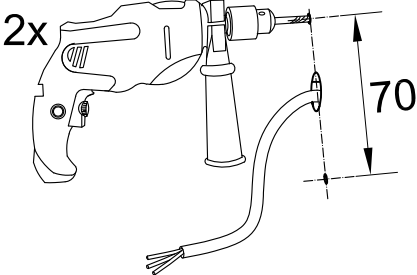

ATTENTION: FOR THIS OPERATION YOU HAVE TO CUT OFF THE POWER

MAXIMUM  
220-240V~ 50/60Hz Total:6W  
LED 5.4W

1 MO-7553

2