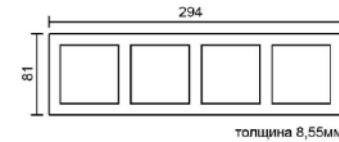

WHITE

LIGHT GREY

GREY

CASHMERE

GOLD

BLACK

РАМКА НА 5 ПОСТОВ

WHITE